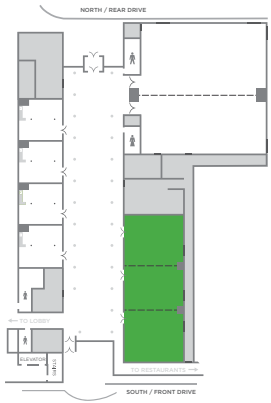

EVENT SPACE

The HI66 Event Space boasts over 18,000 sq ft of flexible meeting space!

CONCOURSE: 5880 SQ FT

EVENT SPACE

CADILLAC BALLROOM

CAPACITIES

CADILLAC A / B

Banquet:	250
Theater:	400
Classroom:	160

COMBINED

Banquet:	500
Theater:	800
Classroom:	320

5760 SQ FT

10709 Watson Road (Historic Rt. 66) • St. Louis • MO • 63127

(314) 821-6600 • hiroute66.com

Holiday Inn

- SAINT LOUIS SW ROUTE 66 -

EVENT SPACE

CAPACITIES

CONTINENTAL

Banquet:	90
Theater:	130
Classroom:	50

MONTE CARLO

Banquet:	50
Theater:	70
Classroom:	30

RIVIERA

Banquet:	50
Theater:	70
Classroom:	30

COMBINED

Banquet:	230
Theater:	375
Classroom:	160
2890 SQ FT	

Holiday Inn

EVENT SPACE

MEETING ROOMS

CAPACITIES

INDIVIDUALLY

Banquet:	40
Theater:	40
Classroom:	30