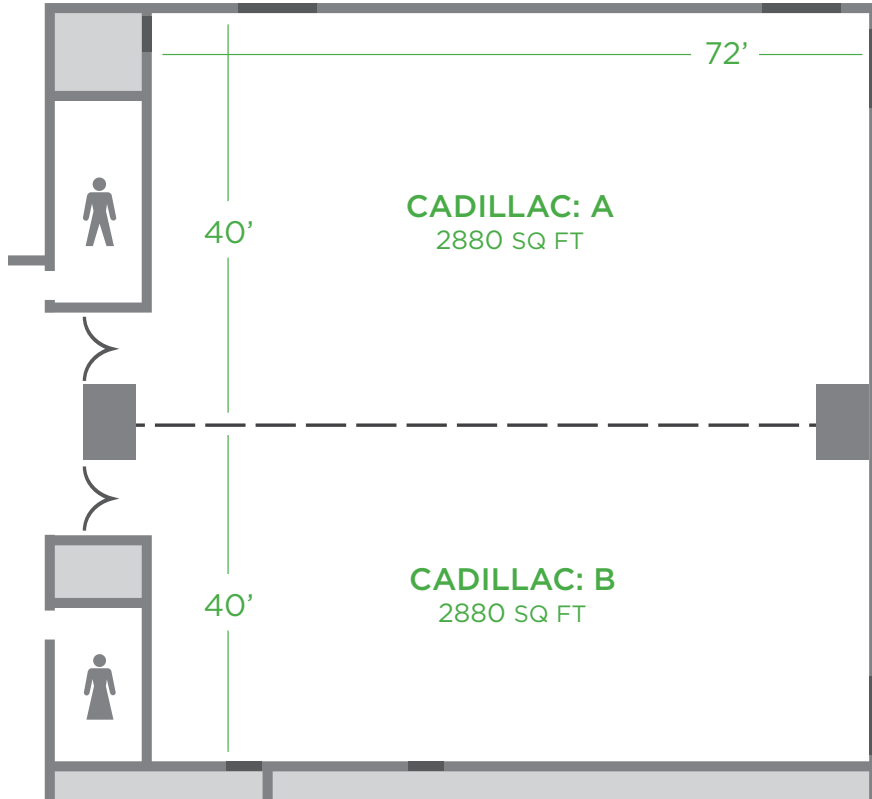

EVENT SPACE

The HI66 Event Space boasts over 18,000 sq ft of flexible meeting space!

CONCOURSE: 5880 SQ FT

EVENT SPACE

CADILLAC BALLROOM

CAPACITIES

CADILLAC A / B

Banquet:	250
Theater:	400
Classroom:	160

COMBINED

Banquet:	500
Theater:	800
Classroom:	320

5760 SQ FT

10709 Watson Road (Historic Rt. 66) • St. Louis • MO • 63127

(314) 821-6600 • hiroute66.com

Holiday Inn

- SAINT LOUIS SW ROUTE 66 -

EVENT SPACE

CAPACITIES

CONTINENTAL

Banquet:	90
Theater:	130
Classroom:	50

MONTE CARLO

Banquet:	50
Theater:	70
Classroom:	30

RIVIERA

Banquet:	50
Theater:	70
Classroom:	30

COMBINED

Banquet:	230
Theater:	375
Classroom:	160
2890 SQ FT	

Holiday Inn

EVENT SPACE

MEETING ROOMS

CAPACITIES

INDIVIDUALLY

Banquet:	40
Theater:	40
Classroom:	30