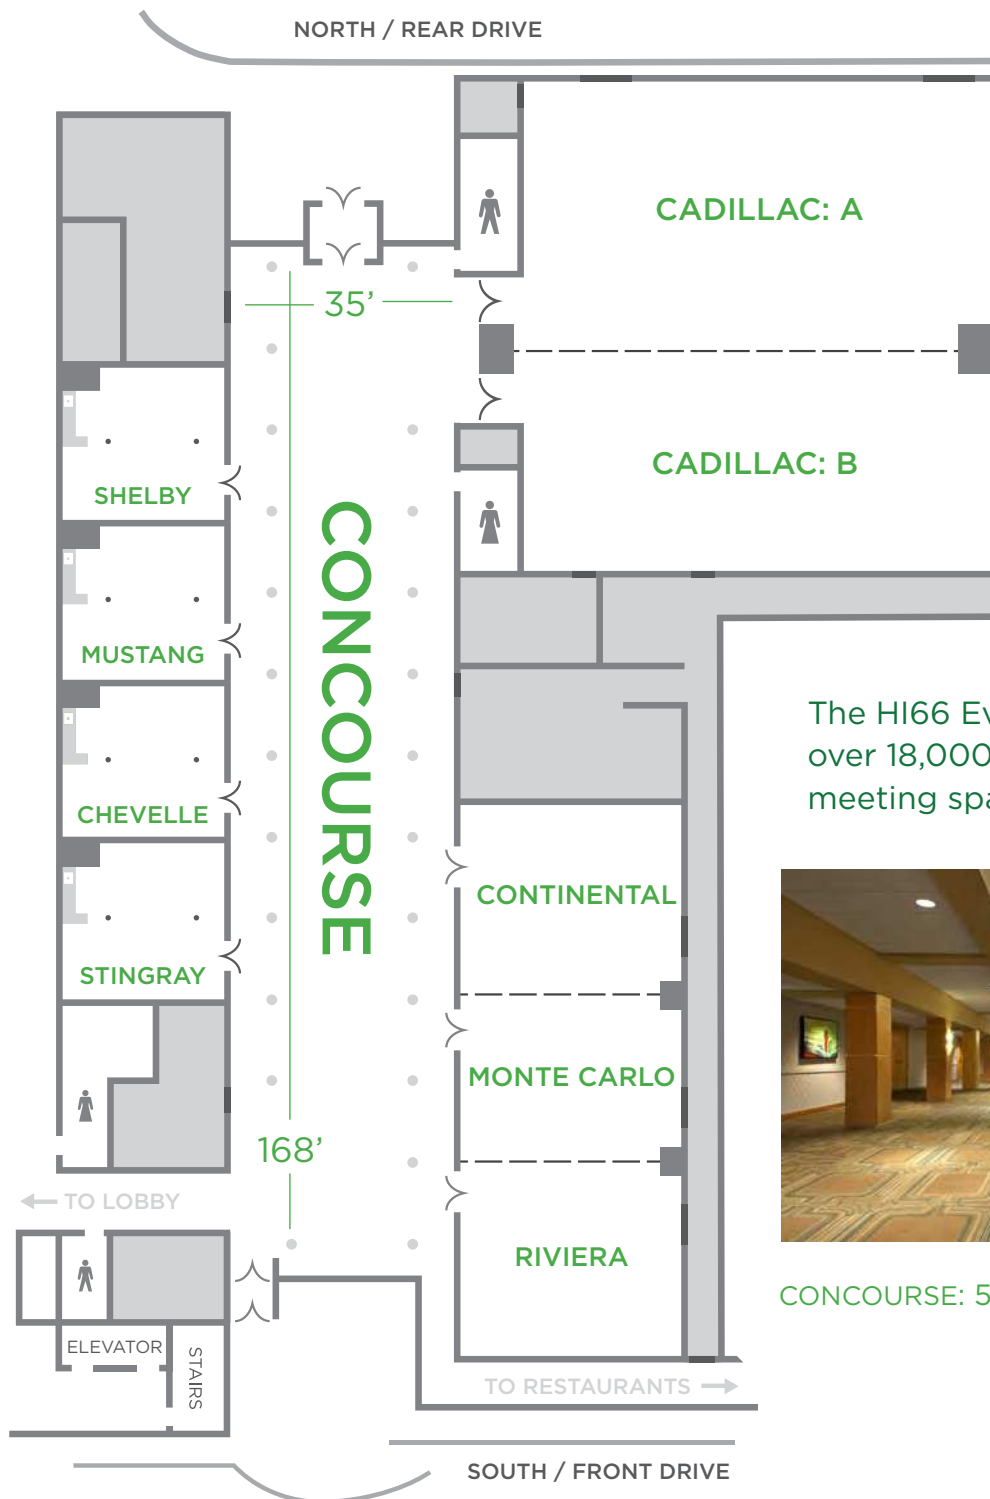

EVENT SPACE

The HI66 Event Space boasts over 18,000 sq ft of flexible meeting space!

CONCOURSE: 5880 SQ FT

EVENT SPACE

CADILLAC BALLROOM

CAPACITIES

CADILLAC A / B

Banquet:	250
Theater:	400
Classroom:	160

COMBINED

Banquet:	500
Theater:	800
Classroom:	320

5760 SQ FT

10709 Watson Road (Historic Rt. 66) • St. Louis • MO • 63127

(314) 821-6600 • hiroute66.com

Holiday Inn

- SAINT LOUIS SW ROUTE 66 -

EVENT SPACE

CAPACITIES

CONTINENTAL

Banquet:	90
Theater:	130
Classroom:	50

MONTE CARLO

Banquet:	50
Theater:	70
Classroom:	30

RIVIERA

Banquet:	50
Theater:	70
Classroom:	30

COMBINED

Banquet:	230
Theater:	375
Classroom:	160
2890 SQ FT	

Holiday Inn

EVENT SPACE

MEETING ROOMS

CAPACITIES

INDIVIDUALLY

Banquet:	40
Theater:	40
Classroom:	30