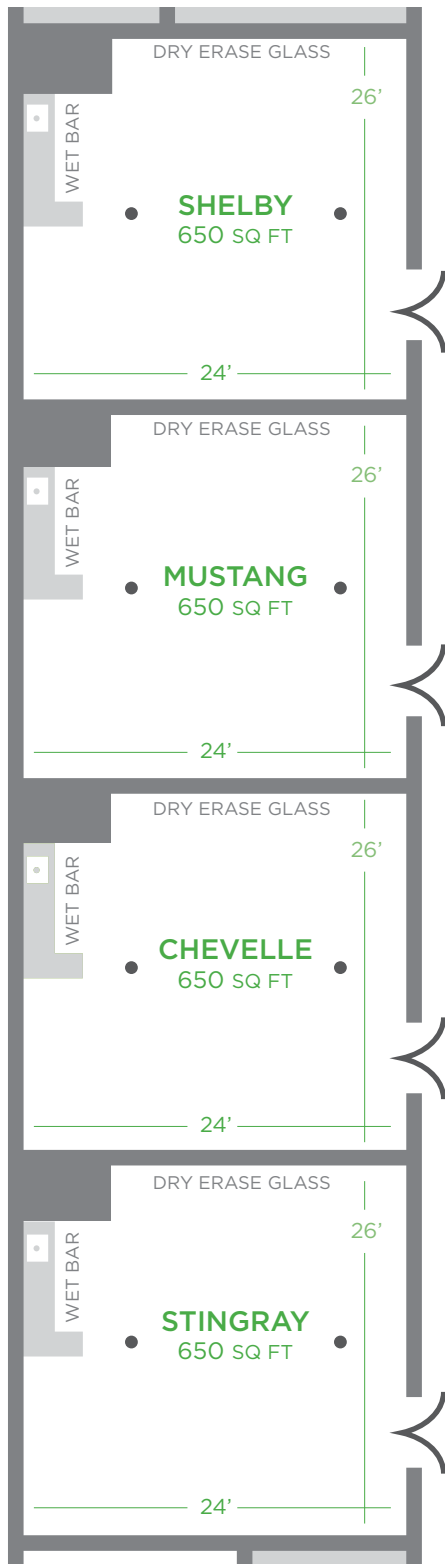

EVENT SPACE

The HI66 Event Space boasts over 18,000 sq ft of flexible meeting space!

CONCOURSE: 5880 SQ FT

EVENT SPACE

CADILLAC BALLROOM

CAPACITIES

CADILLAC A / B

Banquet:	250
Theater:	400
Classroom:	160

COMBINED

Banquet:	500
Theater:	800
Classroom:	320

5760 SQ FT

10709 Watson Road (Historic Rt. 66) • St. Louis • MO • 63127

(314) 821-6600 • hiroute66.com

Holiday Inn

- SAINT LOUIS SW ROUTE 66 -

EVENT SPACE

CAPACITIES

CONTINENTAL

Banquet:	90
Theater:	130
Classroom:	50

MONTE CARLO

Banquet:	50
Theater:	70
Classroom:	30

RIVIERA

Banquet:	50
Theater:	70
Classroom:	30

COMBINED

Banquet:	230
Theater:	375
Classroom:	160
2890 SQ FT	

Holiday Inn

EVENT SPACE

MEETING ROOMS

CAPACITIES

INDIVIDUALLY

Banquet:	40
Theater:	40
Classroom:	30