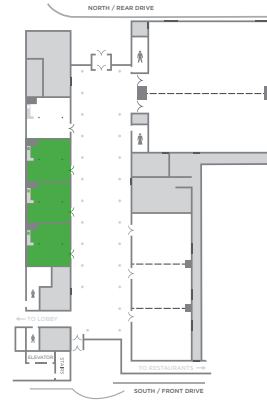

EVENT SPACE

The HI66 Event Space boasts over 18,000 sq ft of flexible meeting space!

CONCOURSE: 5880 SQ FT

EVENT SPACE

CADILLAC BALLROOM

CAPACITIES

CADILLAC A / B

Banquet:	250
Theater:	400
Classroom:	160

CAPACITIES

CONTINENTAL

Banquet:	90
Theater:	130
Classroom:	50

MONTE CARLO

Banquet:	50
Theater:	70
Classroom:	30

RIVIERA

Banquet:	50
Theater:	70
Classroom:	30

COMBINED

Banquet:	230
Theater:	375
Classroom:	160
2890 SQ FT	

Holiday Inn

EVENT SPACE

MEETING ROOMS

CAPACITIES

INDIVIDUALLY

Banquet:	40
Theater:	40
Classroom:	30