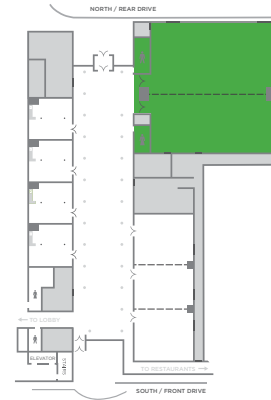

EVENT SPACE

The HI66 Event Space boasts over 18,000 sq ft of flexible meeting space!

CONCOURSE: 5880 SQ FT

EVENT SPACE

CADILLAC BALLROOM

CAPACITIES

CADILLAC A / B

Banquet:	250
Theater:	400
Classroom:	160

COMBINED

Banquet:	500
Theater:	800
Classroom:	320

5760 SQ FT

10709 Watson Road (Historic Rt. 66) • St. Louis • MO • 63127

(314) 821-6600 • hiroute66.com

Holiday Inn

- SAINT LOUIS SW ROUTE 66 -

EVENT SPACE

CAPACITIES

CONTINENTAL

Banquet:	90
Theater:	130
Classroom:	50

MONTE CARLO

Banquet:	50
Theater:	70
Classroom:	30

RIVIERA

Banquet:	50
Theater:	70
Classroom:	30

COMBINED

Banquet:	230
Theater:	375
Classroom:	160
2890 SQ FT	

Holiday Inn

EVENT SPACE

MEETING ROOMS

CAPACITIES

INDIVIDUALLY

Banquet:	40
Theater:	40
Classroom:	30