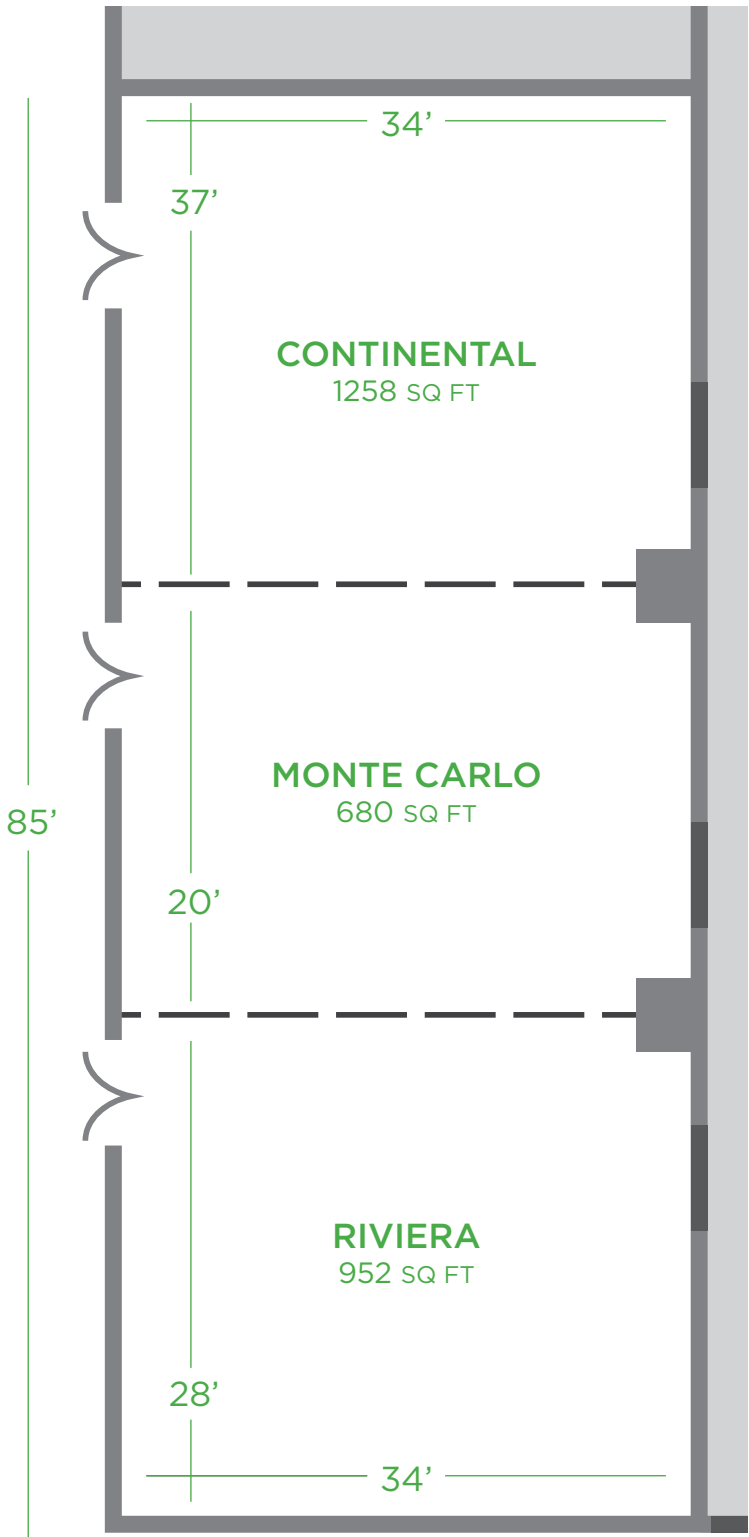

EVENT SPACE

The HI66 Event Space boasts over 18,000 sq ft of flexible meeting space!

CONCOURSE: 5880 SQ FT

EVENT SPACE

CADILLAC BALLROOM

CAPACITIES

CADILLAC A / B

Banquet:	250
Theater:	400
Classroom:	160

COMBINED

Banquet:	500
Theater:	800
Classroom:	320

5760 SQ FT

10709 Watson Road (Historic Rt. 66) • St. Louis • MO • 63127

(314) 821-6600 • hiroute66.com

Holiday Inn

- SAINT LOUIS SW ROUTE 66 -

EVENT SPACE

CAPACITIES

CONTINENTAL

Banquet:	90
Theater:	130
Classroom:	50

MONTE CARLO

Banquet:	50
Theater:	70
Classroom:	30

RIVIERA

Banquet:	50
Theater:	70
Classroom:	30

COMBINED

Banquet:	230
Theater:	375
Classroom:	160
2890 SQ FT	

Holiday Inn

EVENT SPACE

MEETING ROOMS

CAPACITIES

INDIVIDUALLY

Banquet:	40
Theater:	40
Classroom:	30